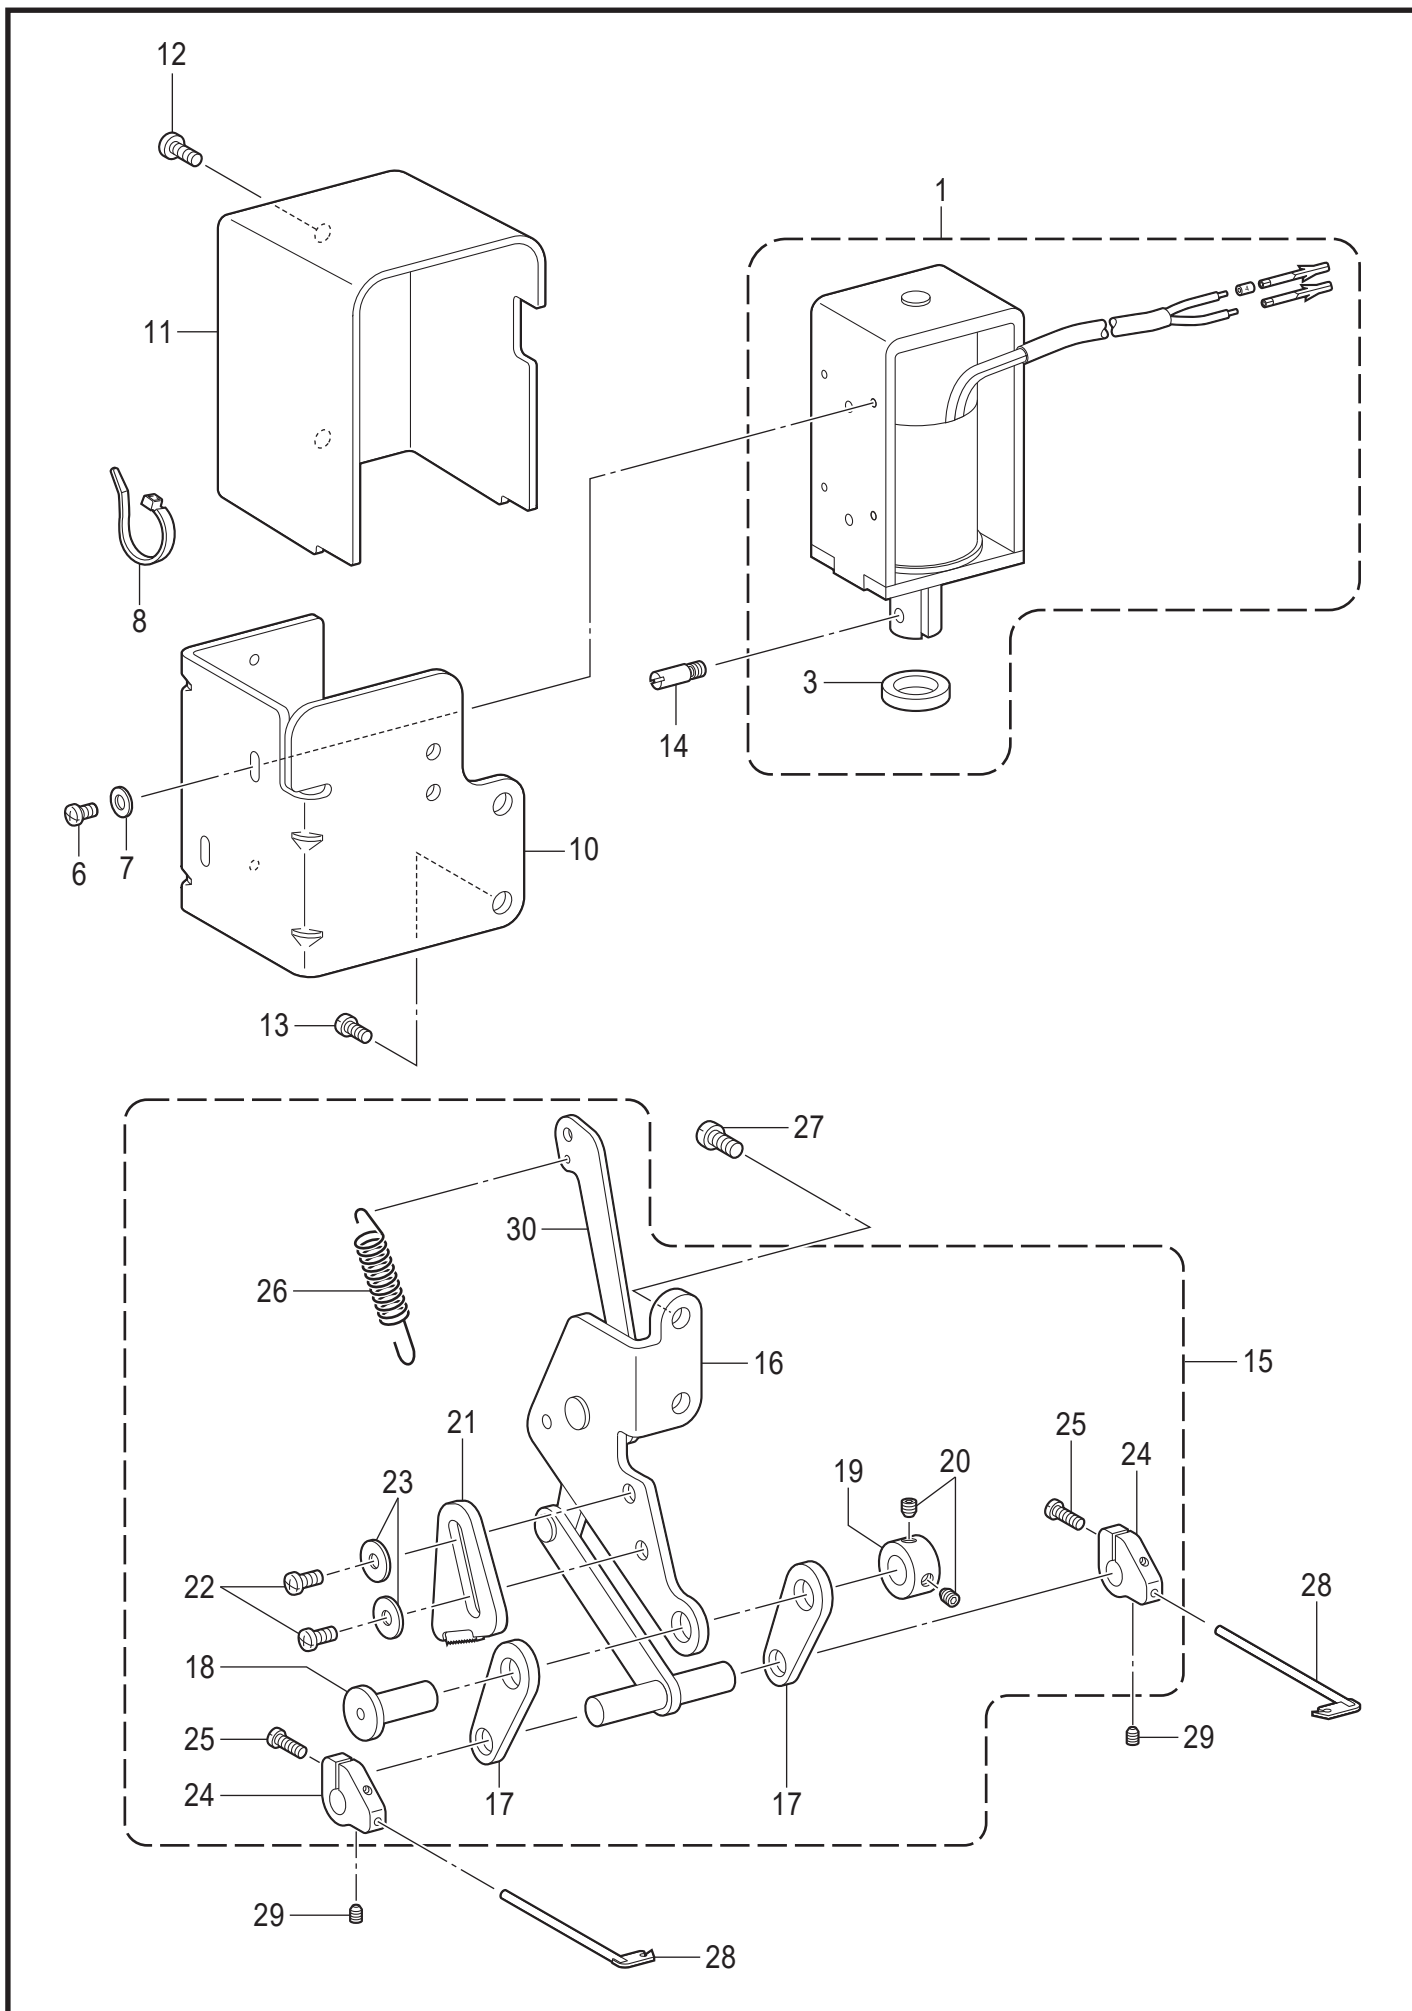

R. 糸払い関係 (T-8422D) / Thread wiper mechanism (T-8422D)

REF.NO	CODE	Q'TY	品名	NAME OF PARTS	RM
1	SB9910001	1	イトハライソレノイドクミ	THREAD WIPER SOLENOID ASSY	
3	SA7235001	1	ソレノイドクツシヨン	CUSHION SOLENOID	
6	062300616	2	ナベコ3X6	SCREW PAN M3X6	
7	026030233	2	ヒラザガネミガキ3	WASHER PLAIN M 3	
8	SB4155001	1	バンド	BAND	
10	SB4105001	1	ソレノイドホジイタ	SOLENOID HOLDING PLATE	
11	SB4104001	1	ソレノイドカバー	SOLENOID COVER	
12	060400516	2	バインド4X5	SCREW BIND M4X5	
13	062501016	2	ナベコ5X10	SCREW PAN M5X10	
14	S25456001	1	プランジヤピン	PLUNGER PIN	
15	SB4333101	1	イトハライリンククミ	THREAD WIPER LINK ASSY	
16	SB4213101	1	イトハライリンクササエ	THREAD WIPER LINK SUPPORT	
17	SB7015001	1	イトハライリンクCクミ	THREAD WIPER LINK C ASSY	
18	S07550001	1	リンクジク	LINK STUD	
19	SA2504001	1	セットカラー	SET SCREW COLLAR	
20	012500536	2	アナヒラ5X5	SET SCREW SOCKET (FT) M5X5	
21	SB4210001	1	ストツパ	STOPPER	
22	062500816	2	ナベコ5X8	SCREW PAN M5X8	
23	SB3849001	2	ヒラザガネチュウ5	WASHER_PLAIN_M_5	
24	S07552101	2	イトハライウケ	THREAD WIPER SUPPORT	
25	062661212	2	ナベコ318-40X12	SCREW PAN SM3.18-40X12	
26	SA2684001	1	イトハライバネ	THREAD WIPER SPRING	
27	062501016	2	ナベコ5X10	SCREW PAN M5X10	
28	SB4124001	2	イトハライ	THREAD WIPER	
29	S07424001	2	トメネジ3.18	SET SCREW, W/SOCKET SM3.18X4	
30	SB4211101	1	ソレノイドリンク	SOLENOID LINK