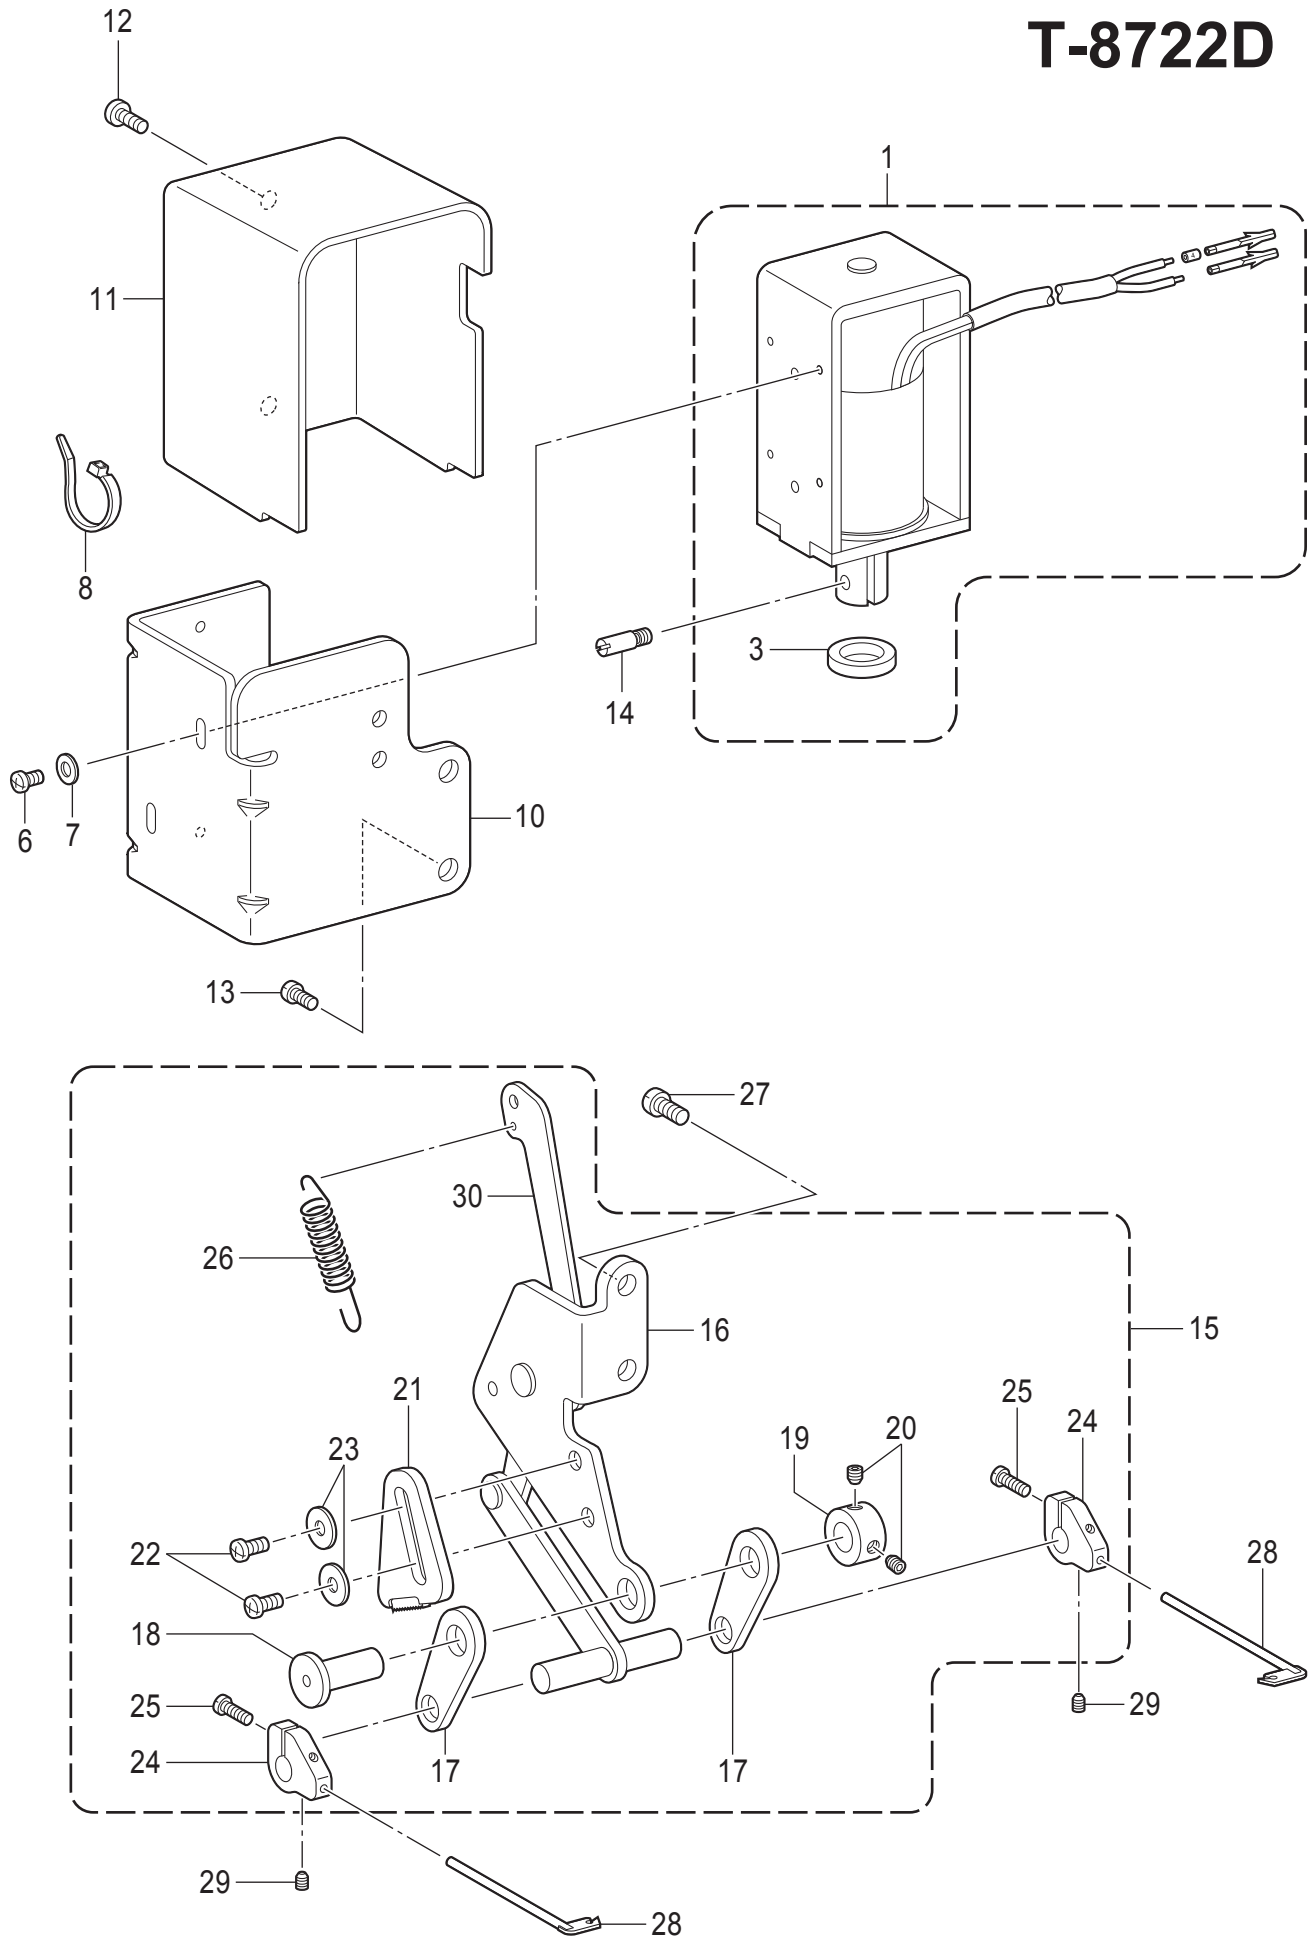

T-8722D

R. 糸払い関係 / Thread wiper mechanism

REF.NO	CODE	Q'TY	品名	NAME OF PARTS	RM
1	SB9910001	1	イトハライソレノイドクミ	THREAD WIPER SOLENOID ASSY	
3	SA7235001	1	ソレノイドクツシヨシ	CUSHION SOLENOID	
6	062300616	2	ナベコ3X6	SCREW PAN M3X6	
7	026030233	2	ヒラザガネミガキ3	WASHER PLAIN M 3	
8	SB4155001	1	バンド	BAND	
10	SB4105001	1	ソレノイドホジイタ	SOLENOID HOLDING PLATE	
11	SB4104001	1	ソレノイドカバー	SOLENOID COVER	
12	060400516	2	バインド4X5	SCREW BIND M4X5	
13	062501016	2	ナベコ5X10	SCREW PAN M5X10	
14	S25456001	1	プランジヤピン	PLUNGER PIN	
15	SB4333101	1	イトハライリンククミ	THREAD WIPER LINK ASSY	
16	SB4213101	1	イトハライリンクササエ	THREAD WIPER LINK SUPPORT	
17	SB7015001	1	イトハライリンクCクミ	THREAD WIPER LINK C ASSY	
18	S07550001	1	リンクジク	LINK STUD	
19	SA2504001	1	セットカラ-	SET SCREW COLLAR	
20	012500536	2	アナヒラ5X5	SET SCREW SOCKET (FT) M5X5	
21	SB4210001	1	ストツパ	STOPPER	
22	062500816	2	ナベコ5X8	SCREW PAN M5X8	
23	SB3849001	2	ヒラザガネチュウ5	WASHER_PLAIN_M_5	
24	S07552101	2	イトハライウケ	THREAD WIPER SUPPORT	
25	062661212	2	ナベコ318-40X12	SCREW PAN SM3.18-40X12	
26	SA2684001	1	イトハライバネ	THREAD WIPER SPRING	
27	062501016	2	ナベコ5X10	SCREW PAN M5X10	
28	SB4124001	2	イトハライ	THREAD WIPER	
29	S07424001	2	トメネジ3.18	SET SCREW, W/SOCKET SM3.18X4	
30	SB4211101	1	ソレノイドリンク	SOLENOID LINK