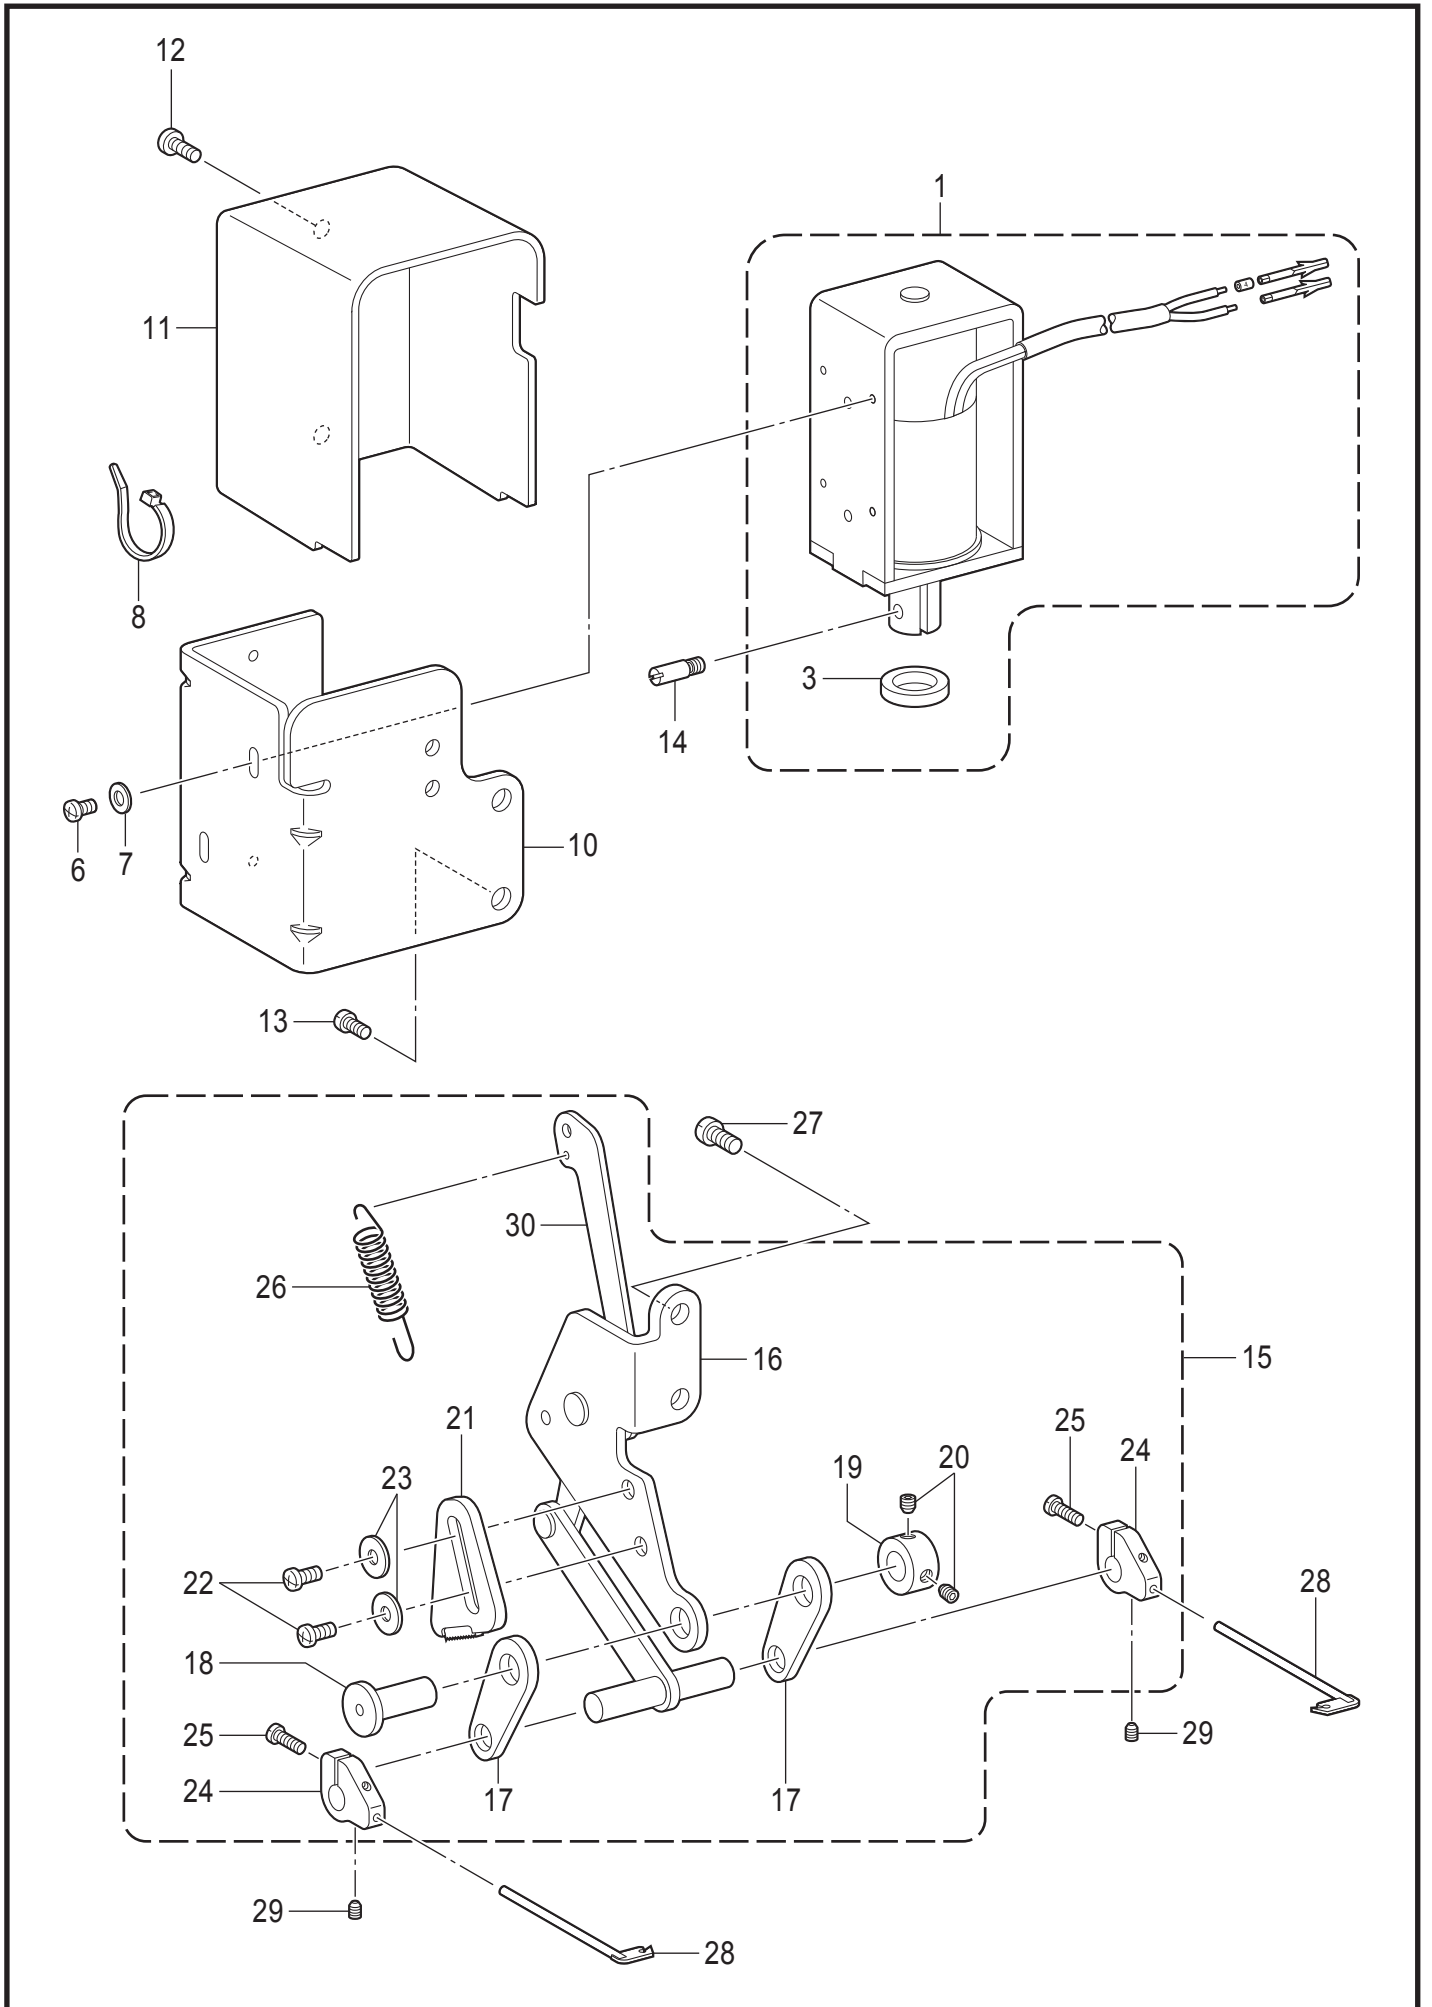

S. 扫线装置 / Thread wiper mechanism

S. 扫线装置 / Thread wiper mechanism

T-8452D

参照号	零部件序号	数量	零部件名称	NAME OF PARTS	RM
1	SB9910001	1	扫线电磁铁组件	THREAD WIPER SOLENOID ASSY	
3	SA7235001	1	电磁铁缓冲垫圈	CUSHION SOLENOID	
6	062300616	2	螺钉 M3X6	SCREW PAN M3X6	
7	026030233	2	垫圈 M3	WASHER PLAIN M 3	
8	SB4155001	1	线夹	BAND	
10	SB4105001	1	电磁铁安装板	SOLENOID HOLDING PLATE	
11	SB4104001	1	电磁铁盖	SOLENOID COVER	
12	060400516	2	螺钉 M4X5	SCREW BIND M4X5	
13	062501016	2	螺钉 M5X10	SCREW PAN M5X10	
14	S25456001	1	柱塞销	PLUNGER PIN	
15	SB4333101	1	扫线连杆组件	THREAD WIPER LINK ASSY	
16	SB4213101	1	扫线连杆支架	THREAD WIPER LINK SUPPORT	
17	SB7015001	1	扫线连杆C组件	THREAD WIPER LINK C ASSY	
18	S07550001	1	连接板轴	LINK STUD	
19	SA2504001	1	紧圈	SET SCREW COLLAR	
20	012500536	2	螺钉 M5X5	SET SCREW SOCKET (FT) M5X5	
21	SB4210001	1	定位板	STOPPER	
22	062500816	2	螺钉 M5X8	SCREW PAN M5X8	
23	SB3849001	2	平垫圈 M5	WASHER_PLAIN_M_5	
24	S07552101	2	扫线器架	THREAD WIPER SUPPORT	
25	062661212	2	螺钉 SM3.18-40X12	SCREW PAN SM3.18-40X12	
26	SA2684001	1	弹簧	THREAD WIPER SPRING	
27	062501016	2	螺钉 M5X10	SCREW PAN M5X10	
28	SB4124001	2	扫线器	THREAD WIPER	
29	S07424001	2	螺钉 SM3.18X4	SET SCREW, W/SOCKET SM3.18X4	
30	SB4211101	1	电磁铁连杆	SOLENOID LINK	