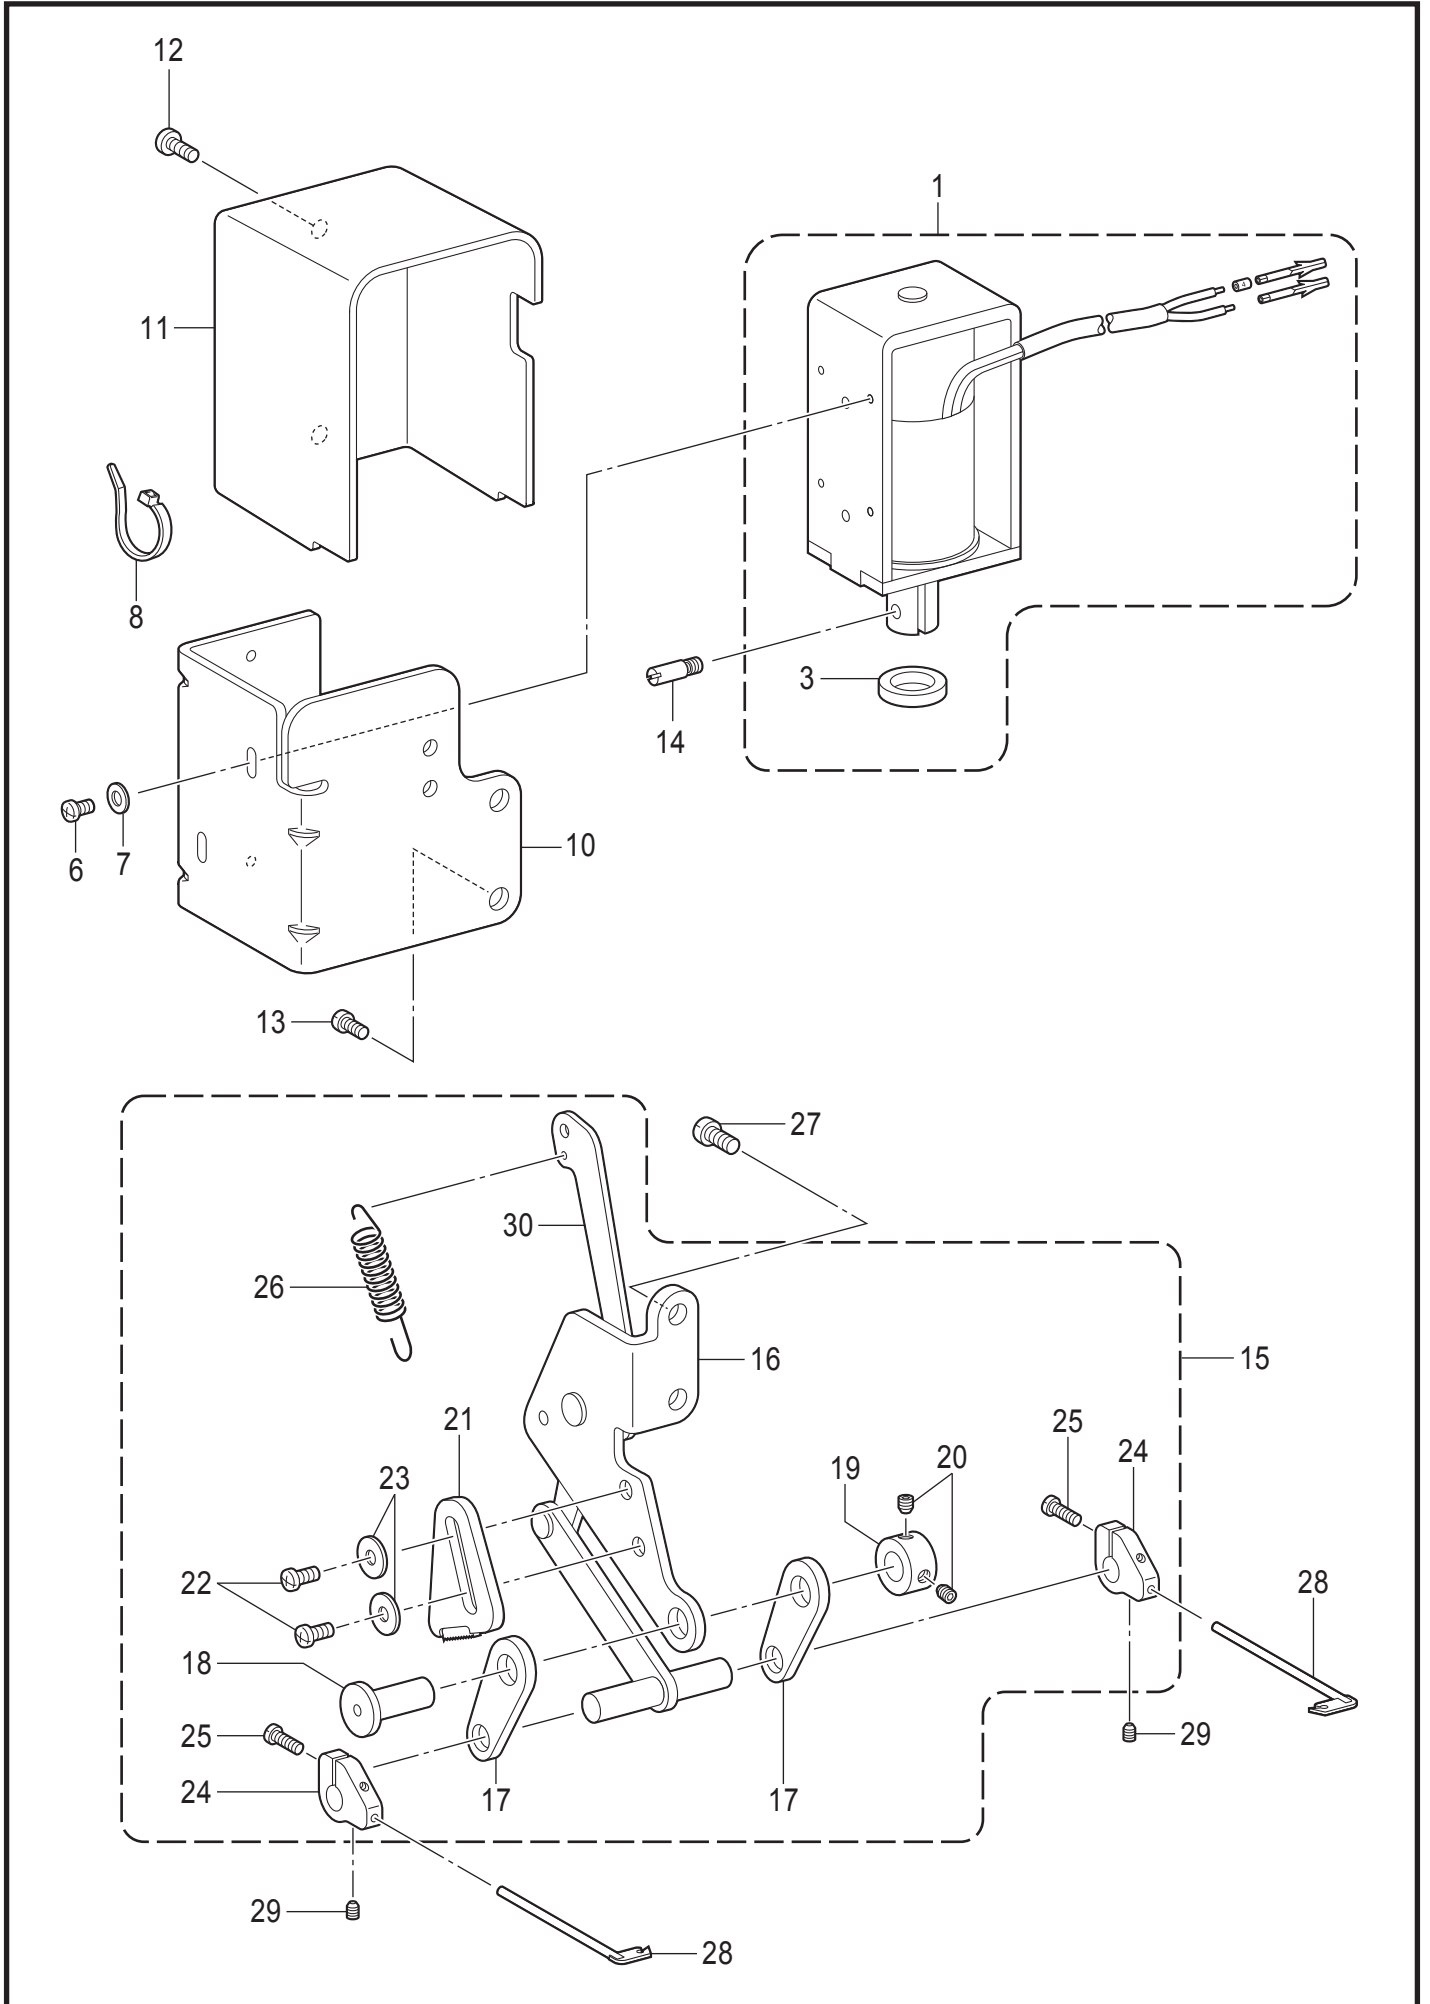

S. 扫线装置 / Thread wiper mechanism

S. 扫线装置 / Thread wiper mechanism

T-8452D

参照号	零部件序号	数量	零部件名称	NAME OF PARTS	RM
1	SB9910001	1	扫线电磁铁组件	THREAD WIPER SOLENOID ASSY	
3	SA7235001	1	电磁铁缓冲垫圈	CUSHION SOLENOID	
6	062300616	2	螺钉 M3X6	SCREW PAN M3X6	
7	026030233	2	垫圈 M3	WASHER PLAIN M 3	
8	SB4155001	1	线夹	BAND	
10	SB4105001	1	电磁铁安装板	SOLENOID HOLDING PLATE	
11	SB4104001	1	电磁铁盖	SOLENOID COVER	
12	060400516	2	螺钉 M4X5	SCREW BIND M4X5	
13	062501016	2	螺钉 M5X10	SCREW PAN M5X10	
14	S25456001	1	柱塞销	PLUNGER PIN	
15	SB4333101	1	扫线连杆组件	THREAD WIPER LINK ASSY	
16	SB4213101	1	扫线连杆支架	THREAD WIPER LINK SUPPORT	
17	SB7015001	1	扫线连杆C组件	THREAD WIPER LINK C ASSY	
18	S07550001	1	连接板轴	LINK STUD	
19	SA2504001	1	紧圈	SET SCREW COLLAR	
20	012500536	2	螺钉 M5X5	SET SCREW SOCKET (FT) M5X5	
21	SB4210001	1	定位板	STOPPER	
22	062500816	2	螺钉 M5X8	SCREW PAN M5X8	
23	SB3849001	2	平垫圈 M5	WASHER_PLAIN_M_5	
24	S07552101	2	扫线器架	THREAD WIPER SUPPORT	
25	062661212	2	螺钉 SM3.18-40X12	SCREW PAN SM3.18-40X12	
26	SA2684001	1	弹簧	THREAD WIPER SPRING	
27	062501016	2	螺钉 M5X10	SCREW PAN M5X10	
28	SB4124001	2	扫线器	THREAD WIPER	
29	S07424001	2	螺钉 SM3.18X4	SET SCREW, W/SOCKET SM3.18X4	
30	SB4211101	1	电磁铁连杆	SOLENOID LINK	