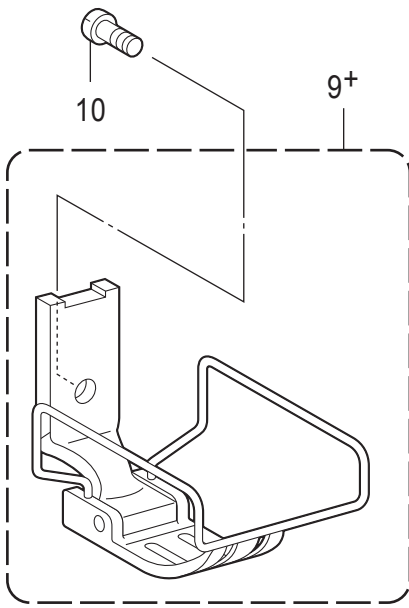

## J. 定规部件 / Gauge parts

参照号	零部件序号	数量	零部件名称	NAME OF PARTS	RM
1+	* P.62-64	1	针夹左组件	NEEDLE CLAMP ASSY, L	
2+	* P.62-64	1	针夹右组件	NEEDLE CLAMP ASSY, R	
3	013660412	2	固定螺钉 SM3.18-40X4	SET SCREW (CP) SM3.18-40X4	
4	S13085001	2	螺钉 SM3.18	SET SCREW, SM3.18	
5	149831101	2	螺钉 SM3.18	SET SCREW SM3.18	
6+	* P.62-64	1	针板	NEEDLE PLATE	
7	S11244001	1	螺钉 SM4.37	SCREW, SM4.37	
8	SC0568001	1	平头螺钉 SM4.37-40X8	SCREW FLAT SM4.37-40X8	
9+	* P.62-64	1	压脚组件	PRESSER FOOT ASSY	
10	113050001	1	螺钉 SM3.57	SCREW, SM3.57	
11+	* P.62-64	1	送布牙	FEED DOG	
12	S07494001	2	螺钉 SM3.18X7	SCREW, W/SOCKET SM3.18X7	
			<用于-403>	<For -403>	
13+			机针 DPX5...(#14)	NEEDLE DPX5...(#14)	
			<用于-405>	<For -405>	
13+			机针 DPX5...(#22)	NEEDLE DPX5...(#22)	