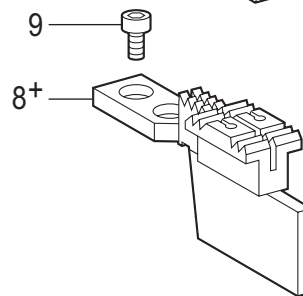

H. ゲージ関係 / Gauge parts

REF.NO	CODE	Q'TY	品名	NAME OF PARTS	RM
1+	* P.57-58	1	ハリダキクミ	NEEDLE CLAMP ASSY	
2	116323001	2	シメネジ3.57	SCREW, SM3.57	
3+	* P.57-58	1	ハリイタ	NEEDLE PLATE	
4	S11244001	1	シメネジ4.37	SCREW, SM4.37	
5	SC0568001	1	サラネジ4.37	SCREW FLAT SM4.37-40X8	
6+	* P.57-58	1	オサエクミ	PRESSER FOOT ASSY	
7	113050001	1	シメネジ3.57	SCREW, SM3.57	
8+	* P.57-58	1	オクリバ	FEED DOG	
9	S07494001	2	シメネジ3.18	SCREW, W/SOCKET SM3.18X7	
10			マシンハリ DPX5...(#22)	NEEDLE DPX5...(#22)	

T-8420C