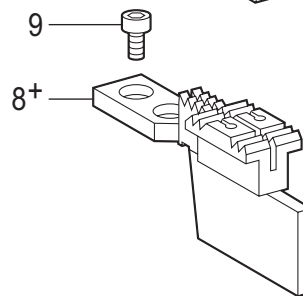

REF.NO	CODE	Q'TY	品名	NAME OF PARTS	RM
1+	* P.32-34	1	ハリダキクミ	NEEDLE CLAMP ASSY	
2	116323001	2	シメネジ3.57	SCREW, SM3.57	
3+	* P.32-34	1	ハリイタ	NEEDLE PLATE	
4	S11244001	1	シメネジ4.37	SCREW, SM4.37	
5	100032004	1	サラネジ4.37	SCREW, FLAT SM4.37-40X8	
6+	* P.32-34	1	オサエクミ	PRESSER FOOT ASSY	
7	113050001	1	シメネジ3.57	SCREW, SM3.57	
8+	* P.32-34	1	オクリバ	FEED DOG	
9	S07494001	2	シメネジ3.18	SCREW, W/SOCKET SM3.18X7	
10			ミシンハリ DPX5...(#22)	NEEDLE DPX5...(#22)