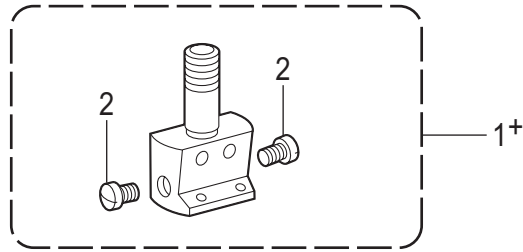

REF.NO	CODE	Q'TY	品名	NAME OF PARTS	RM
1+	* P.32-34	1	ハリダキクミ	NEEDLE CLAMP ASSY	
2	116323001	2	シメネジ3.57	SCREW, SM3.57	
3+	* P.32-34	1	ハリイタ	NEEDLE PLATE	
4	S11244001	1	シメネジ4.37	SCREW, SM4.37	
5	100032004	1	サラネジ4.37	SCREW, FLAT SM4.37-40X8	
6+	* P.32-34	1	オサエクミ	PRESSER FOOT ASSY	
7	113050001	1	シメネジ3.57	SCREW, SM3.57	
8+	* P.32-34	1	オクリバ	FEED DOG	
9	S07494001	2	シメネジ3.18	SCREW, W/SOCKET SM3.18X7	
10			ミシンハリ DPX5...(#22)	NEEDLE DPX5...(#22)