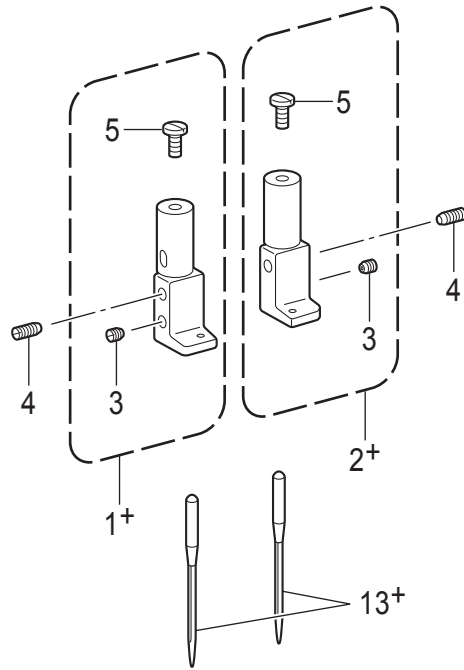

T-8452D

J. 定规部件 / Gauge parts

| 参照号 | 零部件序号 | 数量 | 零部件名称 | NAME OF PARTS | RM |
|-----|-----------|----|------------------|----------------------------|----|
| 1+ | * P.62-64 | 1 | 针夹左组件 | NEEDLE CLAMP ASSY, L | |
| 2+ | * P.62-64 | 1 | 针夹右组件 | NEEDLE CLAMP ASSY, R | |
| 3 | 013660412 | 2 | 固定螺钉 SM3.18-40X4 | SET SCREW (CP) SM3.18-40X4 | |
| 4 | S13085001 | 2 | 螺钉 SM3.18 | SET SCREW, SM3.18 | |
| 5 | 149831101 | 2 | 螺钉 SM3.18 | SET SCREW SM3.18 | |
| 6+ | * P.62-64 | 1 | 针板 | NEEDLE PLATE | |
| 7 | S11244001 | 1 | 螺钉 SM4.37 | SCREW, SM4.37 | |
| 8 | SC0568001 | 1 | 平头螺钉 SM4.37-40X8 | SCREW FLAT SM4.37-40X8 | |
| 9+ | * P.62-64 | 1 | 压脚组件 | PRESSER FOOT ASSY | |
| 10 | 113050001 | 1 | 螺钉 SM3.57 | SCREW, SM3.57 | |
| 11+ | * P.62-64 | 1 | 送布牙 | FEED DOG | |
| 12 | S07494001 | 2 | 螺钉 SM3.18X7 | SCREW, W/SOCKET SM3.18X7 | |
| | | | <用于-403> | <For -403> | |
| 13+ | | | 机针 DPX5...(#14) | NEEDLE DPX5...(#14) | |
| | | | <用于-405> | <For -405> | |
| 13+ | | | 机针 DPX5...(#22) | NEEDLE DPX5...(#22) | |