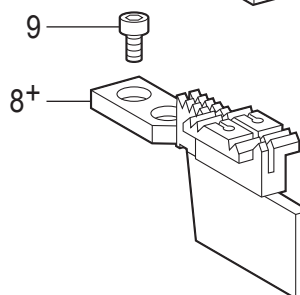

T-8722D

H. ゲージ関係 / Gauge parts

REF.NO	CODE	Q'TY	品名	NAME OF PARTS	RM
1+	* P.57-58	1	ハリダキクミ	NEEDLE CLAMP ASSY	
2	116323001	2	シメネジ3.57	SCREW, SM3.57	
3+	* P.57-58	1	ハリイタ	NEEDLE PLATE	
4	S11244001	1	シメネジ4.37	SCREW, SM4.37	
5	SC0568001	1	サラネジ4.37	SCREW FLAT SM4.37-40X8	
6+	* P.57-58	1	オサエクミ	PRESSER FOOT ASSY	
7	113050001	1	シメネジ3.57	SCREW, SM3.57	
8+	* P.57-58	1	オクリバ	FEED DOG	
9	S07494001	2	シメネジ3.18	SCREW, W/SOCKET SM3.18X7	
10			マシンハリ DPX5...(#22)	NEEDLE DPX5...(#22)