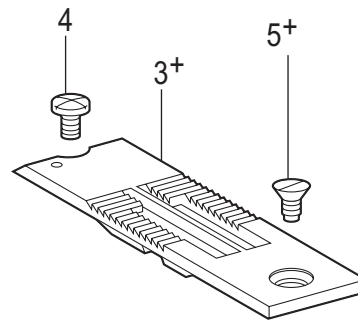

H. ゲージ関係 / Gauge parts

REF.NO	CODE	Q'TY	品名	NAME OF PARTS	RM
1+	* P.57-58	1	ハリダキクミ	NEEDLE CLAMP ASSY	
2	116323001	2	シメネジ3.57	SCREW, SM3.57	
3+	* P.57-58	1	ハリイタ	NEEDLE PLATE	
4	S11244001	1	シメネジ4.37	SCREW, SM4.37	
5	SC0568001	1	サラネジ4.37	SCREW FLAT SM4.37-40X8	
6+	* P.57-58	1	オサエクミ	PRESSER FOOT ASSY	
7	113050001	1	シメネジ3.57	SCREW, SM3.57	
8+	* P.57-58	1	オクリバ	FEED DOG	
9	S07494001	2	シメネジ3.18	SCREW, W/SOCKET SM3.18X7	
10			マシンハリ DPX5...(#22)	NEEDLE DPX5...(#22)	

T-8420C