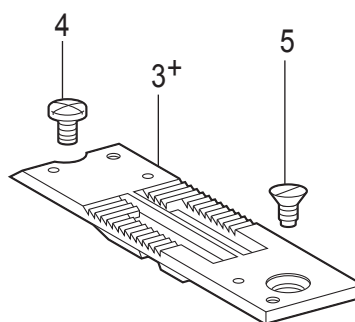

T-8722D

H. ゲージ関係 / Gauge parts

REF.NO	CODE	Q'TY	品名	NAME OF PARTS	RM
1+	* P.57-58	1	ハリダキクミ	NEEDLE CLAMP ASSY	
2	116323001	2	シメネジ3.57	SCREW, SM3.57	
3+	* P.57-58	1	ハリイタ	NEEDLE PLATE	
4	S11244001	1	シメネジ4.37	SCREW, SM4.37	
5	SC0568001	1	サラネジ4.37	SCREW FLAT SM4.37-40X8	
6+	* P.57-58	1	オサエクミ	PRESSER FOOT ASSY	
7	113050001	1	シメネジ3.57	SCREW, SM3.57	
8+	* P.57-58	1	オクリバ	FEED DOG	
9	S07494001	2	シメネジ3.18	SCREW, W/SOCKET SM3.18X7	
10			マシンハリ DPX5...(#22)	NEEDLE DPX5...(#22)