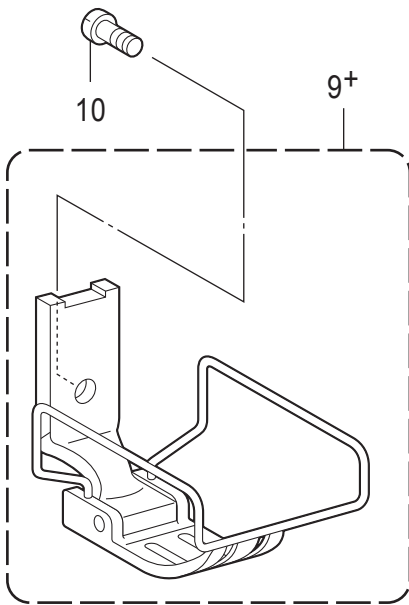

T-8452D

J. 定规部件 / Gauge parts

| 参照号 | 零部件序号 | 数量 | 零部件名称 | NAME OF PARTS | RM |
|-----|-----------|----|------------------|----------------------------|----|
| 1+ | * P.62-64 | 1 | 针夹左组件 | NEEDLE CLAMP ASSY, L | |
| 2+ | * P.62-64 | 1 | 针夹右组件 | NEEDLE CLAMP ASSY, R | |
| 3 | 013660412 | 2 | 固定螺钉 SM3.18-40X4 | SET SCREW (CP) SM3.18-40X4 | |
| 4 | S13085001 | 2 | 螺钉 SM3.18 | SET SCREW, SM3.18 | |
| 5 | 149831101 | 2 | 螺钉 SM3.18 | SET SCREW SM3.18 | |
| 6+ | * P.62-64 | 1 | 针板 | NEEDLE PLATE | |
| 7 | S11244001 | 1 | 螺钉 SM4.37 | SCREW, SM4.37 | |
| 8 | SC0568001 | 1 | 平头螺钉 SM4.37-40X8 | SCREW FLAT SM4.37-40X8 | |
| 9+ | * P.62-64 | 1 | 压脚组件 | PRESSER FOOT ASSY | |
| 10 | 113050001 | 1 | 螺钉 SM3.57 | SCREW, SM3.57 | |
| 11+ | * P.62-64 | 1 | 送布牙 | FEED DOG | |
| 12 | S07494001 | 2 | 螺钉 SM3.18X7 | SCREW, W/SOCKET SM3.18X7 | |
| | | | <用于-403> | <For -403> | |
| 13+ | | | 机针 DPX5...(#14) | NEEDLE DPX5...(#14) | |
| | | | <用于-405> | <For -405> | |
| 13+ | | | 机针 DPX5...(#22) | NEEDLE DPX5...(#22) | |