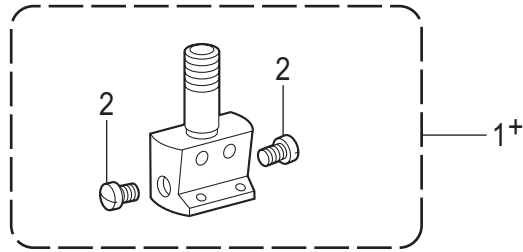

H. ゲージ関係 / Gauge parts

REF.NO	CODE	Q'TY	品名	NAME OF PARTS	RM
1+	* P.57-58	1	ハリダキクミ	NEEDLE CLAMP ASSY	
2	116323001	2	シメネジ3.57	SCREW, SM3.57	
3+	* P.57-58	1	ハリイタ	NEEDLE PLATE	
4	S11244001	1	シメネジ4.37	SCREW, SM4.37	
5	SC0568001	1	サラネジ4.37	SCREW FLAT SM4.37-40X8	
6+	* P.57-58	1	オサエクミ	PRESSER FOOT ASSY	
7	113050001	1	シメネジ3.57	SCREW, SM3.57	
8+	* P.57-58	1	オクリバ	FEED DOG	
9	S07494001	2	シメネジ3.18	SCREW, W/SOCKET SM3.18X7	
10			マシンハリ DPX5...(#22)	NEEDLE DPX5...(#22)	

T-8420C