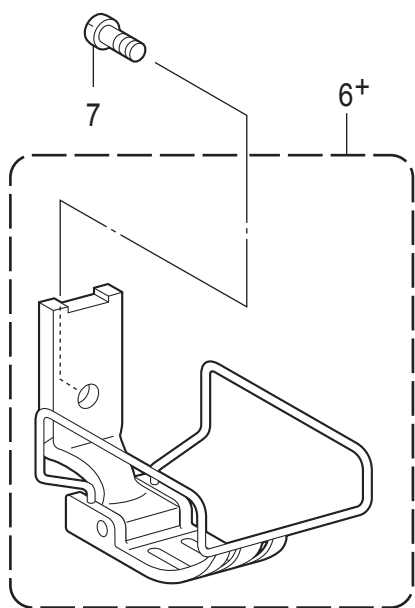

T-8722D

H. ゲージ関係 / Gauge parts

REF.NO	CODE	Q'TY	品名	NAME OF PARTS	RM
1+	* P.57-58	1	ハリダキクミ	NEEDLE CLAMP ASSY	
2	116323001	2	シメネジ3.57	SCREW, SM3.57	
3+	* P.57-58	1	ハリイタ	NEEDLE PLATE	
4	S11244001	1	シメネジ4.37	SCREW, SM4.37	
5	SC0568001	1	サラネジ4.37	SCREW FLAT SM4.37-40X8	
6+	* P.57-58	1	オサエクミ	PRESSER FOOT ASSY	
7	113050001	1	シメネジ3.57	SCREW, SM3.57	
8+	* P.57-58	1	オクリバ	FEED DOG	
9	S07494001	2	シメネジ3.18	SCREW, W/SOCKET SM3.18X7	
10			マシンハリ DPX5...(#22)	NEEDLE DPX5...(#22)