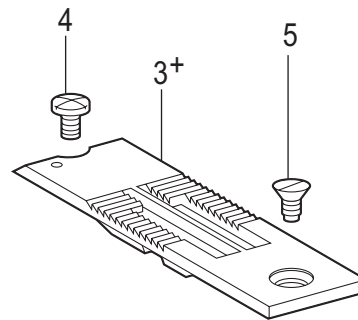

REF.NO	CODE	Q'TY	品名	NAME OF PARTS	RM
1+	* P.32-34	1	ハリダキクミ	NEEDLE CLAMP ASSY	
2	116323001	2	シメネジ3.57	SCREW, SM3.57	
3+	* P.32-34	1	ハリイタ	NEEDLE PLATE	
4	S11244001	1	シメネジ4.37	SCREW, SM4.37	
5	100032004	1	サラネジ4.37	SCREW, FLAT SM4.37-40X8	
6+	* P.32-34	1	オサエクミ	PRESSER FOOT ASSY	
7	113050001	1	シメネジ3.57	SCREW, SM3.57	
8+	* P.32-34	1	オクリバ	FEED DOG	
9	S07494001	2	シメネジ3.18	SCREW, W/SOCKET SM3.18X7	
10			ミシンハリ DPX5...(#22)	NEEDLE DPX5...(#22)