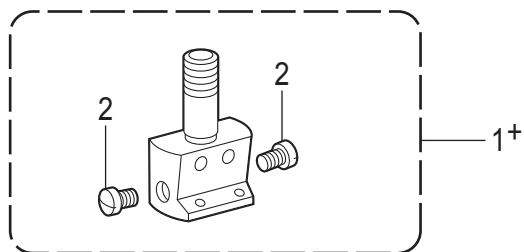

T-8722D

H. ゲージ関係 / Gauge parts

REF.NO	CODE	Q'TY	品名	NAME OF PARTS	RM
1+	* P.57-58	1	ハリダキクミ	NEEDLE CLAMP ASSY	
2	116323001	2	シメネジ3.57	SCREW, SM3.57	
3+	* P.57-58	1	ハリイタ	NEEDLE PLATE	
4	S11244001	1	シメネジ4.37	SCREW, SM4.37	
5	SC0568001	1	サラネジ4.37	SCREW FLAT SM4.37-40X8	
6+	* P.57-58	1	オサエクミ	PRESSER FOOT ASSY	
7	113050001	1	シメネジ3.57	SCREW, SM3.57	
8+	* P.57-58	1	オクリバ	FEED DOG	
9	S07494001	2	シメネジ3.18	SCREW, W/SOCKET SM3.18X7	
10			マシンハリ DPX5...(#22)	NEEDLE DPX5...(#22)