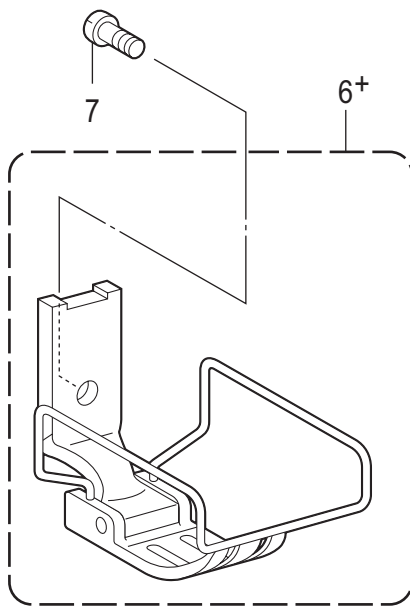

REF.NO	CODE	Q'TY	品名	NAME OF PARTS	RM
1+	* P.32-34	1	ハリダキクミ	NEEDLE CLAMP ASSY	
2	116323001	2	シメネジ3.57	SCREW, SM3.57	
3+	* P.32-34	1	ハリイタ	NEEDLE PLATE	
4	S11244001	1	シメネジ4.37	SCREW, SM4.37	
5	100032004	1	サラネジ4.37	SCREW, FLAT SM4.37-40X8	
6+	* P.32-34	1	オサエクミ	PRESSER FOOT ASSY	
7	113050001	1	シメネジ3.57	SCREW, SM3.57	
8+	* P.32-34	1	オクリバ	FEED DOG	
9	S07494001	2	シメネジ3.18	SCREW, W/SOCKET SM3.18X7	
10			ミシンハリ DPX5...(#22)	NEEDLE DPX5...(#22)