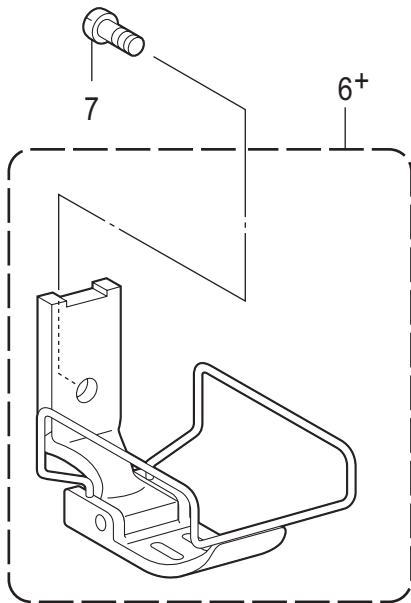

H. ゲージ関係 / Gauge parts

REF.NO	CODE	Q'TY	品名	NAME OF PARTS	RM
1+	* P.57-58	1	ハリダキクミ	NEEDLE CLAMP ASSY	
2	116323001	2	シメネジ3.57	SCREW, SM3.57	
3+	* P.57-58	1	ハリイタ	NEEDLE PLATE	
4	S11244001	1	シメネジ4.37	SCREW, SM4.37	
5	SC0568001	1	サラネジ4.37	SCREW FLAT SM4.37-40X8	
6+	* P.57-58	1	オサエクミ	PRESSER FOOT ASSY	
7	113050001	1	シメネジ3.57	SCREW, SM3.57	
8+	* P.57-58	1	オクリバ	FEED DOG	
9	S07494001	2	シメネジ3.18	SCREW, W/SOCKET SM3.18X7	
10			マシンハリ DPX5...(#22)	NEEDLE DPX5...(#22)	

T-8420C