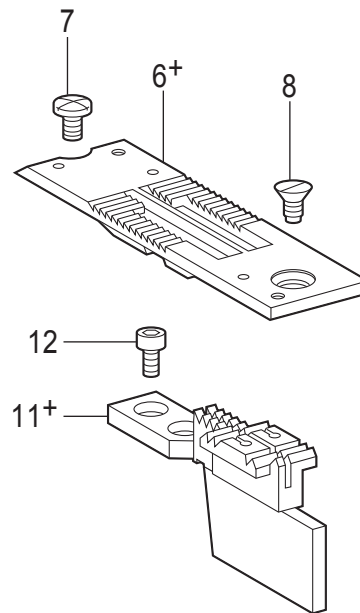

T-8452D

J. 定规部件 / Gauge parts

| 参照号 | 零部件序号 | 数量 | 零部件名称 | NAME OF PARTS | RM |
|-----|-----------|----|------------------|----------------------------|----|
| 1+ | * P.62-64 | 1 | 针夹左组件 | NEEDLE CLAMP ASSY, L | |
| 2+ | * P.62-64 | 1 | 针夹右组件 | NEEDLE CLAMP ASSY, R | |
| 3 | 013660412 | 2 | 固定螺钉 SM3.18-40X4 | SET SCREW (CP) SM3.18-40X4 | |
| 4 | S13085001 | 2 | 螺钉 SM3.18 | SET SCREW, SM3.18 | |
| 5 | 149831101 | 2 | 螺钉 SM3.18 | SET SCREW SM3.18 | |
| 6+ | * P.62-64 | 1 | 针板 | NEEDLE PLATE | |
| 7 | S11244001 | 1 | 螺钉 SM4.37 | SCREW, SM4.37 | |
| 8 | SC0568001 | 1 | 平头螺钉 SM4.37-40X8 | SCREW FLAT SM4.37-40X8 | |
| 9+ | * P.62-64 | 1 | 压脚组件 | PRESSER FOOT ASSY | |
| 10 | 113050001 | 1 | 螺钉 SM3.57 | SCREW, SM3.57 | |
| 11+ | * P.62-64 | 1 | 送布牙 | FEED DOG | |
| 12 | S07494001 | 2 | 螺钉 SM3.18X7 | SCREW, W/SOCKET SM3.18X7 | |
| | | | <用于-403> | <For -403> | |
| 13+ | | | 机针 DPX5...(#14) | NEEDLE DPX5...(#14) | |
| | | | <用于-405> | <For -405> | |
| 13+ | | | 机针 DPX5...(#22) | NEEDLE DPX5...(#22) | |