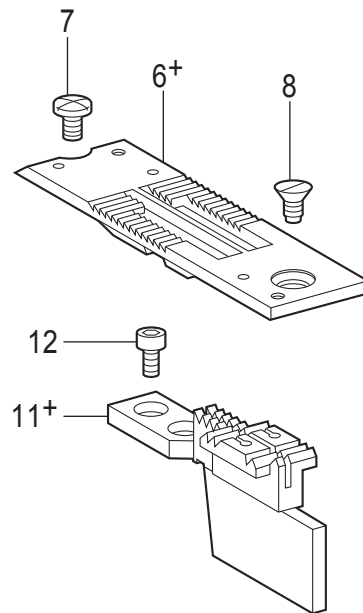

T-8452D

J. 定规部件 / Gauge parts

参照号	零部件序号	数量	零部件名称	NAME OF PARTS	RM
1+	* P.62-64	1	针夹左组件	NEEDLE CLAMP ASSY, L	
2+	* P.62-64	1	针夹右组件	NEEDLE CLAMP ASSY, R	
3	013660412	2	固定螺钉 SM3.18-40X4	SET SCREW (CP) SM3.18-40X4	
4	S13085001	2	螺钉 SM3.18	SET SCREW, SM3.18	
5	149831101	2	螺钉 SM3.18	SET SCREW SM3.18	
6+	* P.62-64	1	针板	NEEDLE PLATE	
7	S11244001	1	螺钉 SM4.37	SCREW, SM4.37	
8	SC0568001	1	平头螺钉 SM4.37-40X8	SCREW FLAT SM4.37-40X8	
9+	* P.62-64	1	压脚组件	PRESSER FOOT ASSY	
10	113050001	1	螺钉 SM3.57	SCREW, SM3.57	
11+	* P.62-64	1	送布牙	FEED DOG	
12	S07494001	2	螺钉 SM3.18X7	SCREW, W/SOCKET SM3.18X7	
			<用于-403>	<For -403>	
13+			机针 DPX5...(#14)	NEEDLE DPX5...(#14)	
			<用于-405>	<For -405>	
13+			机针 DPX5...(#22)	NEEDLE DPX5...(#22)	

T-8450C

REF.NO	CODE	Q'TY	品名	NAME OF PARTS	RM
1+	* P.39-43	1	ハリダキLクミ	NEEDLE CLAMP ASSY,L	
2+	* P.39-43	1	ハリダキRクミ	NEEDLE CLAMP ASSY,R	
3	013660412	2	トメクボミ3.18-40X4	SET SCREW (CP) SM3.18-40X4	
4	S13085001	2	トメネジ3.18	SET SCREW, SM3.18	
5	149831101	2	アタマツキトメネジ3.18	SET SCREW, SM3.18	
6+	* P.39-43	1	ハリイタ	NEEDLE PLATE	
7	S11244001	1	シメネジ4.37	SCREW, SM4.37	
8	100032004	1	サラネジ4.37	SCREW, FLAT SM4.37-40X8	
9+	* P.39-43	1	オサエクミ	PRESSER FOOT ASSY	
10	113050001	1	シメネジ3.57	SCREW, SM3.57	
11+	* P.39-43	1	オクリバ	FEED DOG	
12	S07494001	2	シメネジ3.18	SCREW, W/SOCKET SM3.18X7	
			<-003用>	<For -003>	
13+			マシンハリ DPX5…(#14)	NEEDLE DPX5…(#14)	
			<-005用>	<For -005>	
13+			マシンハリ DPX5…(#22)	NEEDLE DPX5…(#22)	