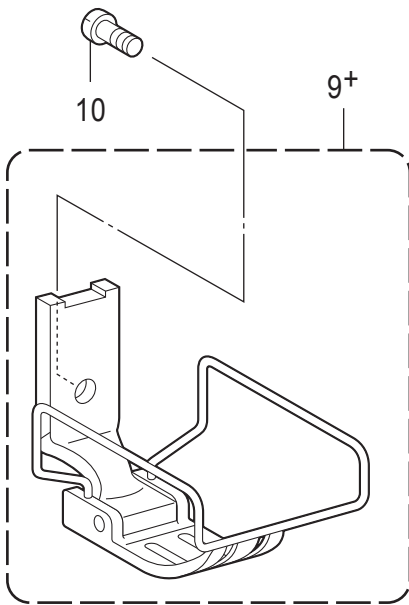

T-8452D

J. 定规部件 / Gauge parts

参照号	零部件序号	数量	零部件名称	NAME OF PARTS	RM
1+	* P.62-64	1	针夹左组件	NEEDLE CLAMP ASSY, L	
2+	* P.62-64	1	针夹右组件	NEEDLE CLAMP ASSY, R	
3	013660412	2	固定螺钉 SM3.18-40X4	SET SCREW (CP) SM3.18-40X4	
4	S13085001	2	螺钉 SM3.18	SET SCREW, SM3.18	
5	149831101	2	螺钉 SM3.18	SET SCREW SM3.18	
6+	* P.62-64	1	针板	NEEDLE PLATE	
7	S11244001	1	螺钉 SM4.37	SCREW, SM4.37	
8	SC0568001	1	平头螺钉 SM4.37-40X8	SCREW FLAT SM4.37-40X8	
9+	* P.62-64	1	压脚组件	PRESSER FOOT ASSY	
10	113050001	1	螺钉 SM3.57	SCREW, SM3.57	
11+	* P.62-64	1	送布牙	FEED DOG	
12	S07494001	2	螺钉 SM3.18X7	SCREW, W/SOCKET SM3.18X7	
			<用于-403>	<For -403>	
13+			机针 DPX5...(#14)	NEEDLE DPX5...(#14)	
			<用于-405>	<For -405>	
13+			机针 DPX5...(#22)	NEEDLE DPX5...(#22)	

T-8450C

REF.NO	CODE	Q'TY	品名	NAME OF PARTS	RM
1+	* P.39-43	1	ハリダキLクミ	NEEDLE CLAMP ASSY,L	
2+	* P.39-43	1	ハリダキRクミ	NEEDLE CLAMP ASSY,R	
3	013660412	2	トメクボミ3.18-40X4	SET SCREW (CP) SM3.18-40X4	
4	S13085001	2	トメネジ3.18	SET SCREW, SM3.18	
5	149831101	2	アタマツキトメネジ3.18	SET SCREW, SM3.18	
6+	* P.39-43	1	ハリイタ	NEEDLE PLATE	
7	S11244001	1	シメネジ4.37	SCREW, SM4.37	
8	100032004	1	サラネジ4.37	SCREW, FLAT SM4.37-40X8	
9+	* P.39-43	1	オサエクミ	PRESSER FOOT ASSY	
10	113050001	1	シメネジ3.57	SCREW, SM3.57	
11+	* P.39-43	1	オクリバ	FEED DOG	
12	S07494001	2	シメネジ3.18	SCREW, W/SOCKET SM3.18X7	
			<-003用>	<For -003>	
13+			マシンハリ DPX5…(#14)	NEEDLE DPX5…(#14)	
			<-005用>	<For -005>	
13+			マシンハリ DPX5…(#22)	NEEDLE DPX5…(#22)	