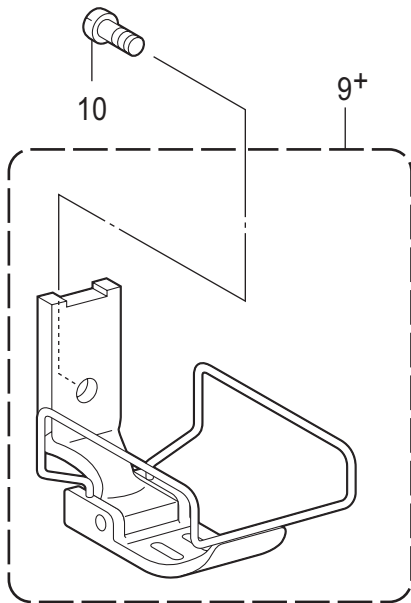

T-8452D

J. 定规部件 / Gauge parts

参照号	零部件序号	数量	零部件名称	NAME OF PARTS	RM
1+	* P.62-64	1	针夹左组件	NEEDLE CLAMP ASSY, L	
2+	* P.62-64	1	针夹右组件	NEEDLE CLAMP ASSY, R	
3	013660412	2	固定螺钉 SM3.18-40X4	SET SCREW (CP) SM3.18-40X4	
4	S13085001	2	螺钉 SM3.18	SET SCREW, SM3.18	
5	149831101	2	螺钉 SM3.18	SET SCREW SM3.18	
6+	* P.62-64	1	针板	NEEDLE PLATE	
7	S11244001	1	螺钉 SM4.37	SCREW, SM4.37	
8	SC0568001	1	平头螺钉 SM4.37-40X8	SCREW FLAT SM4.37-40X8	
9+	* P.62-64	1	压脚组件	PRESSER FOOT ASSY	
10	113050001	1	螺钉 SM3.57	SCREW, SM3.57	
11+	* P.62-64	1	送布牙	FEED DOG	
12	S07494001	2	螺钉 SM3.18X7	SCREW, W/SOCKET SM3.18X7	
			<用于-403>	<For -403>	
13+			机针 DPX5...(#14)	NEEDLE DPX5...(#14)	
			<用于-405>	<For -405>	
13+			机针 DPX5...(#22)	NEEDLE DPX5...(#22)	

T-8450C

REF.NO	CODE	Q'TY	品名	NAME OF PARTS	RM
1+	* P.39-43	1	ハリダキLクミ	NEEDLE CLAMP ASSY,L	
2+	* P.39-43	1	ハリダキRクミ	NEEDLE CLAMP ASSY,R	
3	013660412	2	トメクボミ3.18-40X4	SET SCREW (CP) SM3.18-40X4	
4	S13085001	2	トメネジ3.18	SET SCREW, SM3.18	
5	149831101	2	アタマツキトメネジ3.18	SET SCREW, SM3.18	
6+	* P.39-43	1	ハリイタ	NEEDLE PLATE	
7	S11244001	1	シメネジ4.37	SCREW, SM4.37	
8	100032004	1	サラネジ4.37	SCREW, FLAT SM4.37-40X8	
9+	* P.39-43	1	オサエクミ	PRESSER FOOT ASSY	
10	113050001	1	シメネジ3.57	SCREW, SM3.57	
11+	* P.39-43	1	オクリバ	FEED DOG	
12	S07494001	2	シメネジ3.18	SCREW, W/SOCKET SM3.18X7	
			<-003用>	<For -003>	
13+			マシンハリ DPX5…(#14)	NEEDLE DPX5…(#14)	
			<-005用>	<For -005>	
13+			マシンハリ DPX5…(#22)	NEEDLE DPX5…(#22)	