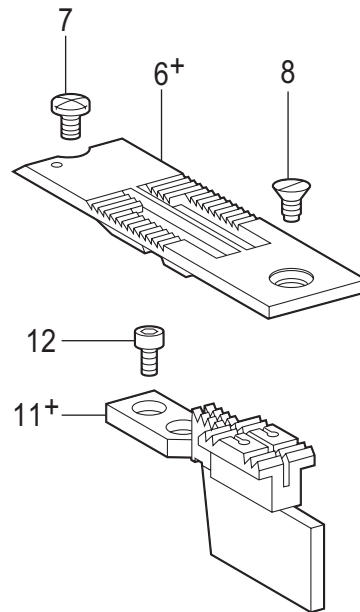

T-8452D

J. 定规部件 / Gauge parts

参照号	零部件序号	数量	零部件名称	NAME OF PARTS	RM
1+	* P.62-64	1	针夹左组件	NEEDLE CLAMP ASSY, L	
2+	* P.62-64	1	针夹右组件	NEEDLE CLAMP ASSY, R	
3	013660412	2	固定螺钉 SM3.18-40X4	SET SCREW (CP) SM3.18-40X4	
4	S13085001	2	螺钉 SM3.18	SET SCREW, SM3.18	
5	149831101	2	螺钉 SM3.18	SET SCREW SM3.18	
6+	* P.62-64	1	针板	NEEDLE PLATE	
7	S11244001	1	螺钉 SM4.37	SCREW, SM4.37	
8	SC0568001	1	平头螺钉 SM4.37-40X8	SCREW FLAT SM4.37-40X8	
9+	* P.62-64	1	压脚组件	PRESSER FOOT ASSY	
10	113050001	1	螺钉 SM3.57	SCREW, SM3.57	
11+	* P.62-64	1	送布牙	FEED DOG	
12	S07494001	2	螺钉 SM3.18X7	SCREW, W/SOCKET SM3.18X7	
			<用于-403>	<For -403>	
13+			机针 DPX5...(#14)	NEEDLE DPX5...(#14)	
			<用于-405>	<For -405>	
13+			机针 DPX5...(#22)	NEEDLE DPX5...(#22)	

T-8450C

REF.NO	CODE	Q'TY	品名	NAME OF PARTS	RM
1+	* P.39-43	1	ハリダキLクミ	NEEDLE CLAMP ASSY,L	
2+	* P.39-43	1	ハリダキRクミ	NEEDLE CLAMP ASSY,R	
3	013660412	2	トメクボミ3.18-40X4	SET SCREW (CP) SM3.18-40X4	
4	S13085001	2	トメネジ3.18	SET SCREW, SM3.18	
5	149831101	2	アタマツキトメネジ3.18	SET SCREW, SM3.18	
6+	* P.39-43	1	ハリイタ	NEEDLE PLATE	
7	S11244001	1	シメネジ4.37	SCREW, SM4.37	
8	100032004	1	サラネジ4.37	SCREW, FLAT SM4.37-40X8	
9+	* P.39-43	1	オサエクミ	PRESSER FOOT ASSY	
10	113050001	1	シメネジ3.57	SCREW, SM3.57	
11+	* P.39-43	1	オクリバ	FEED DOG	
12	S07494001	2	シメネジ3.18	SCREW, W/SOCKET SM3.18X7	
			<-003用>	<For -003>	
13+			マシンハリ DPX5…(#14)	NEEDLE DPX5…(#14)	
			<-005用>	<For -005>	
13+			マシンハリ DPX5…(#22)	NEEDLE DPX5…(#22)	