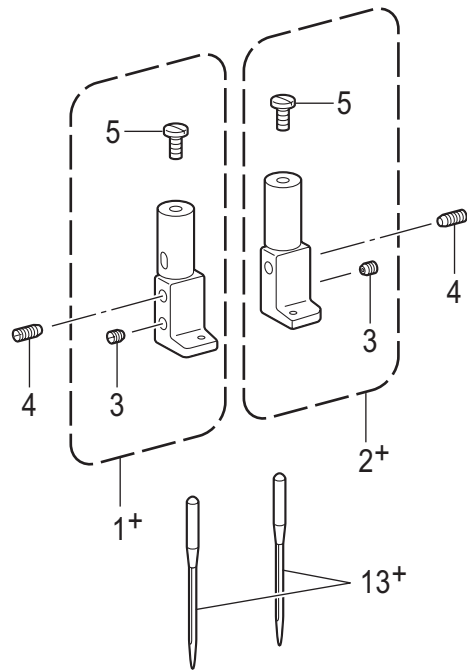

T-8452D

J. 定规部件 / Gauge parts

参照号	零部件序号	数量	零部件名称	NAME OF PARTS	RM
1+	* P.62-64	1	针夹左组件	NEEDLE CLAMP ASSY, L	
2+	* P.62-64	1	针夹右组件	NEEDLE CLAMP ASSY, R	
3	013660412	2	固定螺钉 SM3.18-40X4	SET SCREW (CP) SM3.18-40X4	
4	S13085001	2	螺钉 SM3.18	SET SCREW, SM3.18	
5	149831101	2	螺钉 SM3.18	SET SCREW SM3.18	
6+	* P.62-64	1	针板	NEEDLE PLATE	
7	S11244001	1	螺钉 SM4.37	SCREW, SM4.37	
8	SC0568001	1	平头螺钉 SM4.37-40X8	SCREW FLAT SM4.37-40X8	
9+	* P.62-64	1	压脚组件	PRESSER FOOT ASSY	
10	113050001	1	螺钉 SM3.57	SCREW, SM3.57	
11+	* P.62-64	1	送布牙	FEED DOG	
12	S07494001	2	螺钉 SM3.18X7	SCREW, W/SOCKET SM3.18X7	
			<用于-403>	<For -403>	
13+			机针 DPX5...(#14)	NEEDLE DPX5...(#14)	
			<用于-405>	<For -405>	
13+			机针 DPX5...(#22)	NEEDLE DPX5...(#22)	

T-8450C

REF.NO	CODE	Q'TY	品名	NAME OF PARTS	RM
1+	* P.39-43	1	ハリダキLクミ	NEEDLE CLAMP ASSY,L	
2+	* P.39-43	1	ハリダキRクミ	NEEDLE CLAMP ASSY,R	
3	013660412	2	トメクボミ3.18-40X4	SET SCREW (CP) SM3.18-40X4	
4	S13085001	2	トメネジ3.18	SET SCREW, SM3.18	
5	149831101	2	アタマツキトメネジ3.18	SET SCREW, SM3.18	
6+	* P.39-43	1	ハリイタ	NEEDLE PLATE	
7	S11244001	1	シメネジ4.37	SCREW, SM4.37	
8	100032004	1	サラネジ4.37	SCREW, FLAT SM4.37-40X8	
9+	* P.39-43	1	オサエクミ	PRESSER FOOT ASSY	
10	113050001	1	シメネジ3.57	SCREW, SM3.57	
11+	* P.39-43	1	オクリバ	FEED DOG	
12	S07494001	2	シメネジ3.18	SCREW, W/SOCKET SM3.18X7	
			<-003用>	<For -003>	
13+			マシンハリ DPX5…(#14)	NEEDLE DPX5…(#14)	
			<-005用>	<For -005>	
13+			マシンハリ DPX5…(#22)	NEEDLE DPX5…(#22)	