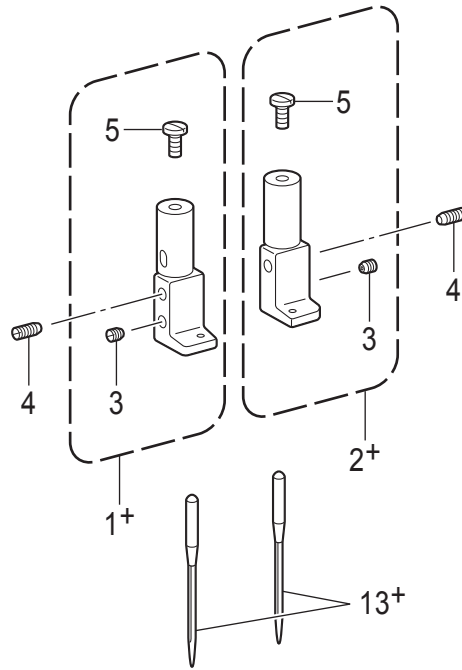

T-8452D

J. 定规部件 / Gauge parts

参照号	零部件序号	数量	零部件名称	NAME OF PARTS	RM
1+	* P.62-64	1	针夹左组件	NEEDLE CLAMP ASSY, L	
2+	* P.62-64	1	针夹右组件	NEEDLE CLAMP ASSY, R	
3	013660412	2	固定螺钉 SM3.18-40X4	SET SCREW (CP) SM3.18-40X4	
4	S13085001	2	螺钉 SM3.18	SET SCREW, SM3.18	
5	149831101	2	螺钉 SM3.18	SET SCREW SM3.18	
6+	* P.62-64	1	针板	NEEDLE PLATE	
7	S11244001	1	螺钉 SM4.37	SCREW, SM4.37	
8	SC0568001	1	平头螺钉 SM4.37-40X8	SCREW FLAT SM4.37-40X8	
9+	* P.62-64	1	压脚组件	PRESSER FOOT ASSY	
10	113050001	1	螺钉 SM3.57	SCREW, SM3.57	
11+	* P.62-64	1	送布牙	FEED DOG	
12	S07494001	2	螺钉 SM3.18X7	SCREW, W/SOCKET SM3.18X7	
			<用于-403>	<For -403>	
13+			机针 DPX5...(#14)	NEEDLE DPX5...(#14)	
			<用于-405>	<For -405>	
13+			机针 DPX5...(#22)	NEEDLE DPX5...(#22)	

T-8450C

REF.NO	CODE	Q'TY	品名	NAME OF PARTS	RM
1+	* P.39-43	1	ハリダキLクミ	NEEDLE CLAMP ASSY,L	
2+	* P.39-43	1	ハリダキRクミ	NEEDLE CLAMP ASSY,R	
3	013660412	2	トメクボミ3.18-40X4	SET SCREW (CP) SM3.18-40X4	
4	S13085001	2	トメネジ3.18	SET SCREW, SM3.18	
5	149831101	2	アタマツキトメネジ3.18	SET SCREW, SM3.18	
6+	* P.39-43	1	ハリイタ	NEEDLE PLATE	
7	S11244001	1	シメネジ4.37	SCREW, SM4.37	
8	100032004	1	サラネジ4.37	SCREW, FLAT SM4.37-40X8	
9+	* P.39-43	1	オサエクミ	PRESSER FOOT ASSY	
10	113050001	1	シメネジ3.57	SCREW, SM3.57	
11+	* P.39-43	1	オクリバ	FEED DOG	
12	S07494001	2	シメネジ3.18	SCREW, W/SOCKET SM3.18X7	
			<-003用>	<For -003>	
13+			マシンハリ DPX5…(#14)	NEEDLE DPX5…(#14)	
			<-005用>	<For -005>	
13+			マシンハリ DPX5…(#22)	NEEDLE DPX5…(#22)	